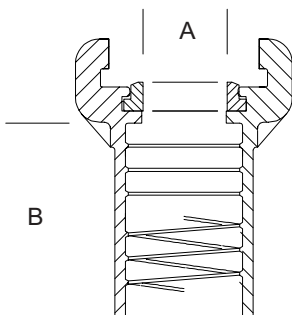

PRODUCT BULLETIN

Full-Flow Sandblast Couplings

*Full Port couplings for High Volume applications.
35% More Volume with 1-1/2" hose.
Higher Pressure Rating.
Less Gasket Wear.*

Q-2X
for 1" Hose

Q-3X
for 1-1/4" Hose

Q-4X
for 1-1/2" Hose

Q-6X
for 2" Hose

SB-3X
for 1-1/2" Pipe

SB-4X
for 2" Pipe

Aluminum or Brass
150 PSI maximum recommended operating pressure
These couplings are extra large and will not interchange with smaller sizes.

DIMENSIONS

<u>Part No.</u>	<u>Hose Size</u>	<u>Hose OD</u>	<u>A Gasket ID</u>	<u>B Length</u>
Q-2X	1"	1-7/8"	1-3/4"	3"
Q-3X	1-1/4"	2-5/32"	1-3/4"	4"
Q-4X	1-1/2"	2-3/8"	1-3/4"	4"
Q-6X	2"	2-7/8"	1-3/4"	4-1/2"
SB-3X	1-1/2"	NPT	1-3/4"	Threaded
SB-4X	2"	NPT	1-3/4"	Threaded